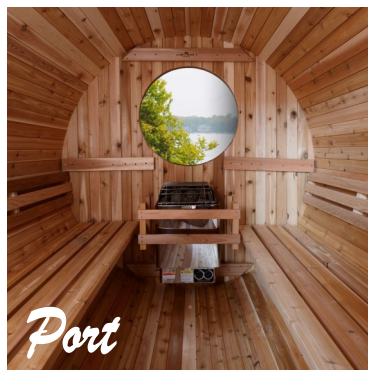

OUTDOOR BARREL SAUNA WINDOW

Port Window

Item #: 14-PORT

List Price: $450

- Window Dimensions: 28" Circular

Vista Window

Item #: 14-VISTA

List Price: $450

- Window Dimensions: 20' X 40" Rectangular